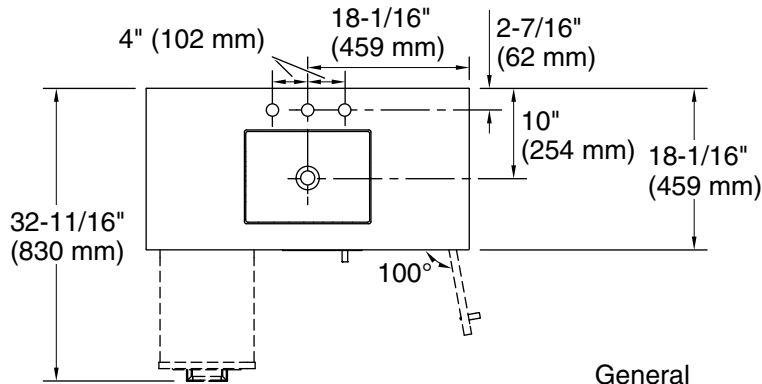

Waste Pipe Location Information