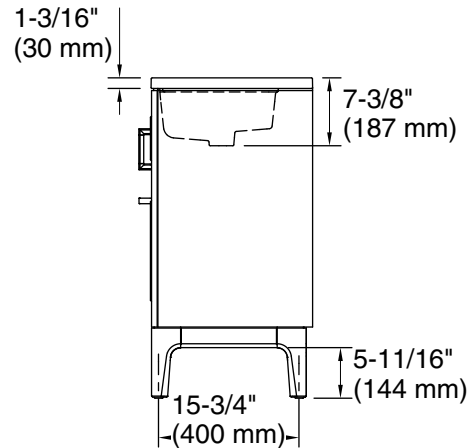

## Features

- Two full-extension 12-3/4" (325 mm) drawers with soft-close side-mount slides
- Three-way adjustable slow-close door hinges for easy cabinet access
- 18" (457 mm) cabinet interior provides ample storage space
- Finish-matched cabinet interior offers generous clearance for plumbing
- Customize your storage with optional accessories such as floor liners, drawer organizers, and perfectly sized containers (sold separately)
- Coordinates with K-33558 upgraded hardware finishes, K-25816 quartz backsplash, K-25819 quartz side splash, and K-32815-SH9 upgraded legs (sold separately)

### Technical Information

All product dimensions are nominal.