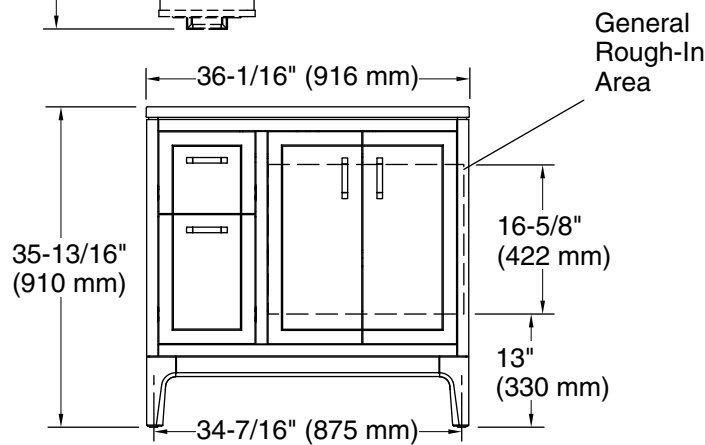

## Features

- Two full-extension 12-3/4" (325 mm) drawers with soft-close side-mount slides
- Three-way adjustable slow-close door hinges for easy cabinet access
- 18" (457 mm) cabinet interior provides ample storage space
- Finish-matched cabinet interior offers generous clearance for plumbing
- Customize your storage with optional accessories such as floor liners, drawer organizers, and perfectly sized containers (sold separately)
- Coordinates with K-33558 upgraded hardware finishes, K-25816 quartz backsplash, K-25819 quartz side splash, and K-32815-SH9 upgraded legs (sold separately)

### Technical Information

All product dimensions are nominal.